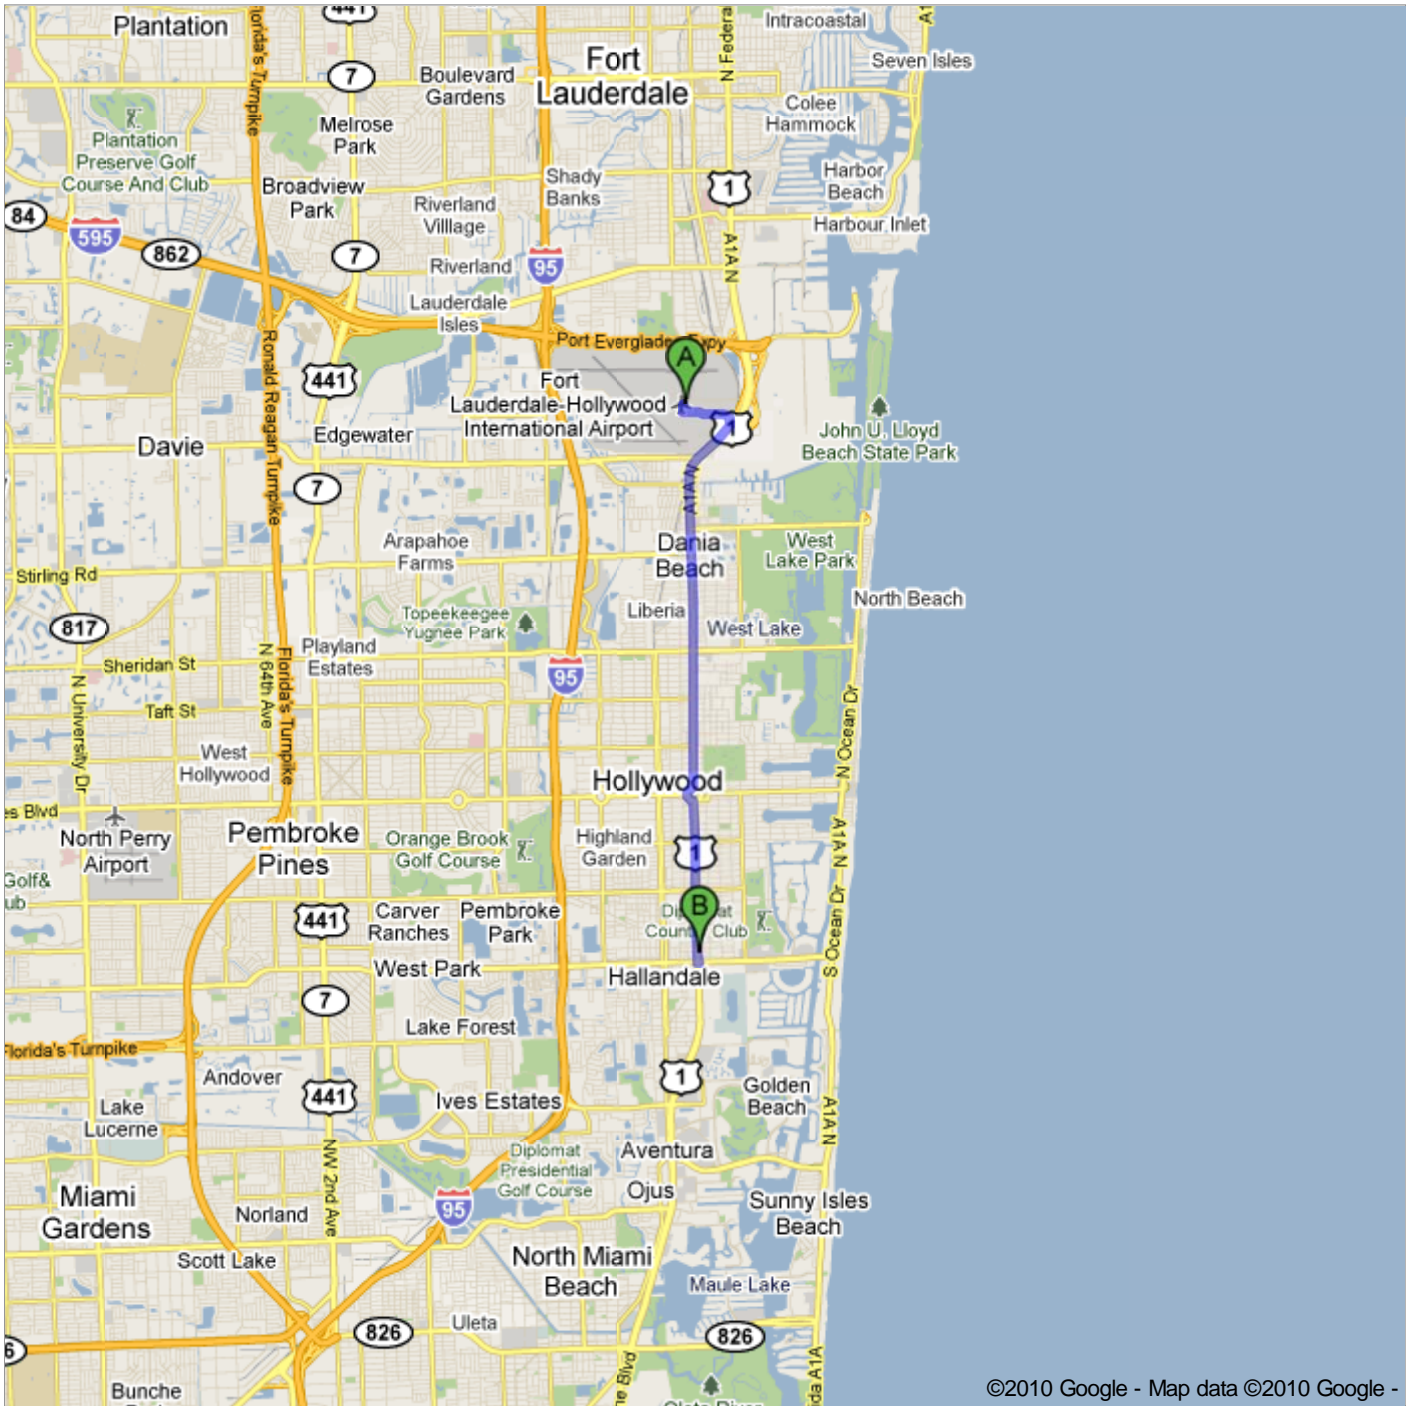

Directions to Healing Hands Seminars

110 N. Federal Highway, Suite 204, Hallandale Beach, FL 33009 - (954) 455-2108

6.7 mi – about 15 mins

Save trees. Go green!
Download Google Maps on your phone at google.com/gmm

©2010 Google - Map data ©2010 Google -

 Fort Lauderdale-Hollywood International Airport (FLL), 320 Terminal Dr, Fort Lauderdale, FL 33315

- | | | |
|--|--|---------------------------|
| 1. | Head south on Terminal Dr toward S Service Rd
About 1 min | go 0.5 mi
total 0.5 mi |
|  2. | Merge onto US-1 S/A1A N S via the ramp to Dania Beach/Hollywood
Continue to follow US-1 S
About 9 mins | go 4.2 mi
total 4.7 mi |
|  3. | At the traffic circle, continue straight to stay on US-1 S
About 4 mins | go 1.9 mi
total 6.6 mi |
|  4. | Make a U-turn at E Hallandale Beach Blvd
Destination will be on the right
About 1 min | go 0.1 mi
total 6.7 mi |

Map data ©2010 Google

Directions weren't right? Please find your route on maps.google.com and click "Report a problem" at the bottom left.